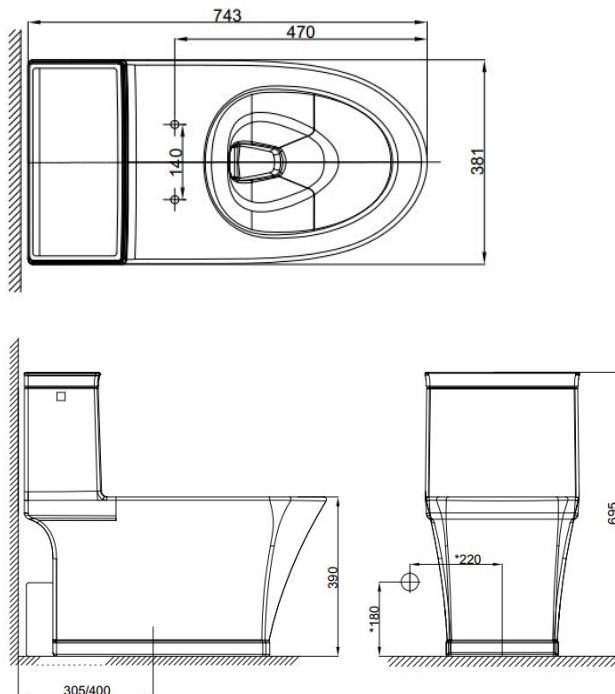

Kastello

One Piece Toilet
CCAS2025/2026

FEATURES

- SiphonMax with Power Rim
- Water Saving
- ArmorLid with Slow Closing
- Aqua Ceramic, Comfort Clean Glaze

SPECIFICATIONS

- Flushing Type: 3.8 Litres per flush
- Flushing Activation: Side Lever
- Roughing in : S-trap 305/400mm
- Bowl shape: Elongate
- Overall Dimensions: L743xW381xH695mm
- Height to rim: 390 mm
- Material: Vitreous China

DIMENSIONAL DRAWING

SHIPPING WEIGHT

- Net Weight: 51 KG
- Gross Weight: TBD

INCLUDED COMPONENTS

- Quick installation tape
- Installation manual

STANDARDS CRITERIA

- GB6952-2015
- KIS-2012