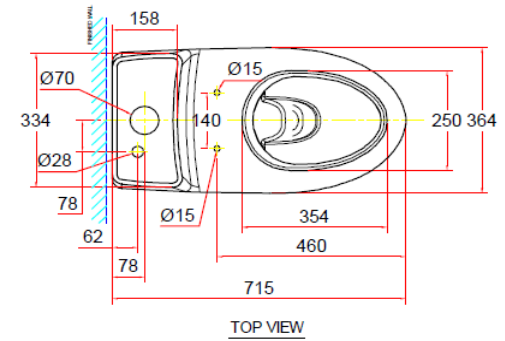

Product Specification

Product Type	One piece Toilet
Basic dimension	W364 x L715 x H 715mm
Seat&Cover	Slow Closing
Flush activation	Top push
Roughing-in :	305mm
Flush action	Wash down
Water volume	3/6 LPF.
Components	Tank trim,trap way,floor fixing set..
Weight	61 kg
Color	WT
Coated ceramic	Comfort clean
Material	FFC
Similar model	N/A
Logo	American Standard
Package	Carton box - L shape
MFG Location	ASVN-Lixil Binh Duong
Mold design	Manual casting
Market	DOM & Oversea
Others remark	