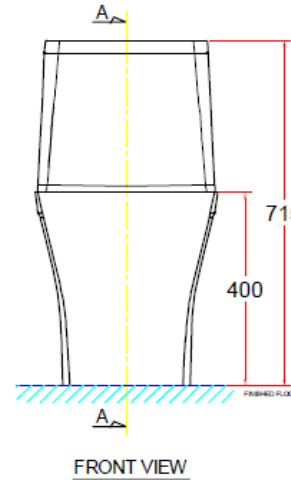

Product Specification

Product Type	One piece Toilet
Basic dimension	W364 x L715 x H 715mm
Seat&Cover	Slow Closing
Flush activation	Top push
Roughing-in :	305mm
Flush action	Wash down
Water volume	3/6 LPF.
Components	Tank trim,trap way,floor fixing set..
Weight	61 kg
Color	WT
Coated ceramic	Comfort clean
Material	FFC
Similar model	N/A
Logo	American Standard
Package	Carton box - L shape
MFG Location	ASVN-Lixil Binh Duong
Mold design	Manual casting
Market	DOM & Oversea
Others remark	