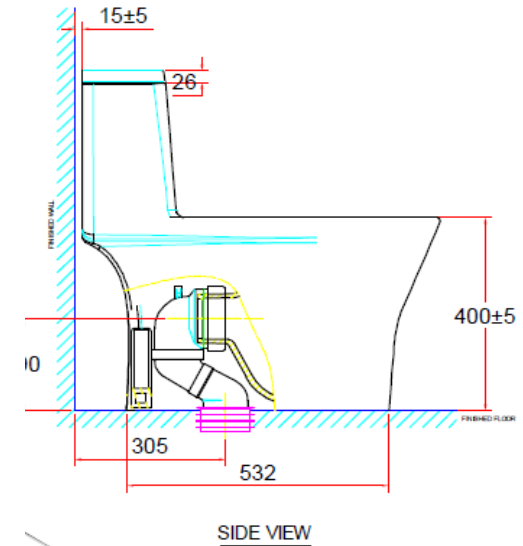

Product Specification

Product Type	One piece Toilet
Basic dimension	W364 x L715 x H 715mm
Seat&Cover	Slow Closing
Flush activation	Top push
Roughing-in :	305mm
Flush action	Wash down
Water volume	3/6 LPF.
Components	Tank trim,trap way,floor fixing set..
Weight	61 kg
Color	WT
Coated ceramic	Comfort clean
Material	FFC
Similar model	N/A
Logo	American Standard
Package	Carton box - L shape
MFG Location	ASVN-Lixil Binh Duong
Mold design	Manual casting
Market	DOM & Oversea
Others remark	