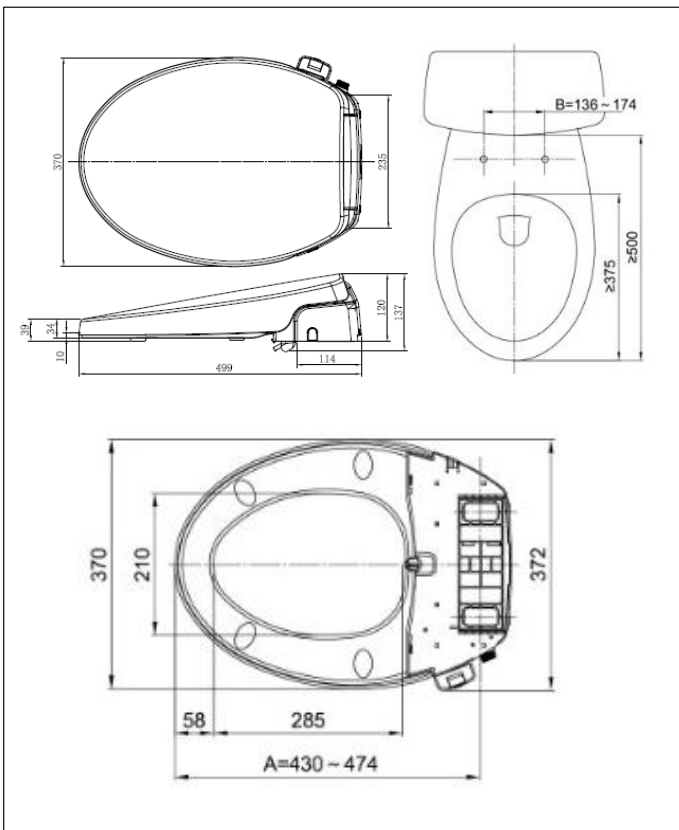

Slim Smart Washer

Manual Bidet
EB-FB103SW

DIMENSIONAL DRAWING

FEATURES

- Two wash systems (Bide and)Wash
- Silver Ions Anti-Bacterial Nozzle
- Self-Cleaning system
- Control in one knob
- Slow closing
- Applicable for elongated toilets
- No electronic required, easy installation
- One year warranty

SPECIFICATIONS

- Shape: Elongated
- Dimension: W370 x L499 x H120mm
- Net Weight: 2.8 kg
- Gross Weight: 5.0 kg
- Packaging: Complete set in carton
- WASH water flow: 0.35 – 1.8L/min
- BIDET water flow: 0.35 – 1.8L/min
- Water pressure range:
Static pressure: 0.07-0.8Mpa
Dynamic pressure: above 0.03Mpa

COLOR AVAILABILITY

- White only

OPTIONS

- EB-FB103SW

INCLUDED COMPONENTS

- Water supply hose
- T-shaped connector
- Installation template
- Fixing components
- Installation and User Manual