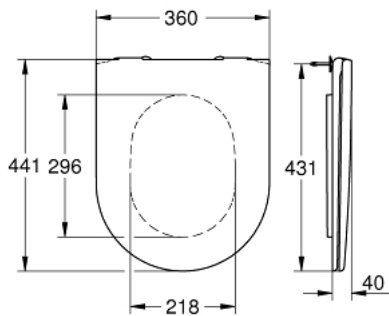

39 577 000 ESSENCE WC SEAT SOFT CLOSE

PRODUCT DESCRIPTION

- Colour: alpine white
- with lid
- quick release function
- detachable
- material: Duroplast
- including fixation set
- stainless steel hinges
- easy fixation from above
- weight bearing capacity 150 kg
- compatible with all Essence bowls