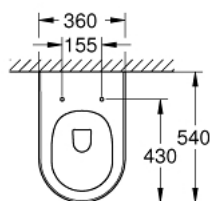

39 571 00H ESSENCE WALL HUNG WC

PRODUCT DESCRIPTION

- Colour: alpine white
- for concealed cistern
- wash down
- rimless
- horizontal outlet
- flush volume 4.5/3 l
- including fixation set
- sanitary ware
- fully skirted with invisible fixation
- With GROHE PureGuard anti-scale coating and anti-bacterial glazing
- compatible with seat and cover 39 577 001 (soft close)