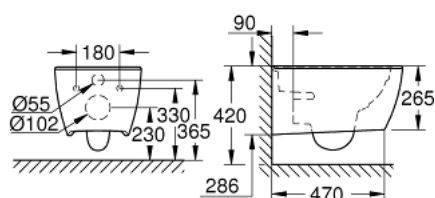

39 571 00H ESSENCE WALL HUNG WC

PRODUCT DESCRIPTION

- Colour: alpine white
- for concealed cistern
- wash down
- rimless
- horizontal outlet
- flush volume 4.5/3 l
- including fixation set
- sanitary ware
- fully skirted with invisible fixation
- With GROHE PureGuard anti-scale coating and anti-bacterial glazing
- compatible with seat and cover 39 577 001 (soft close)