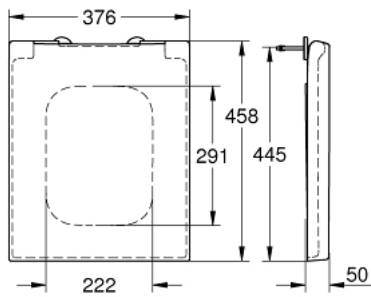

39 488 000 **CUBE CERAMIC WC SEAT SOFT CLOSE**

PRODUCT DESCRIPTION

- Colour: alpine white
- with lid
- quick release function
- detachable
- material: Duroplast
- including fixation set
- stainless steel hinges
- easy fixation from above
- weight bearing capacity 150 kg
- compatible with all Cube Ceramic bowls

39 488 000 CUBE CERAMIC WC SEAT SOFT CLOSE

SPARE PARTS, March 2017 – now

- 1: Damper for Cube and Euro Ceramic seat and cover (Spare part-nr. 49535000)
- 2: Sound absorber (Spare part-nr. 49536000)
- 3: Fixing set (Spare part-nr. 49529000)