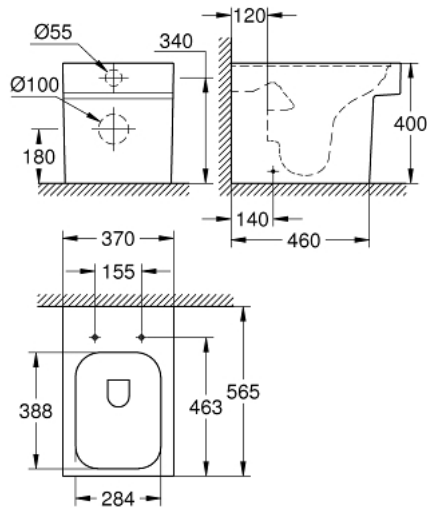

## 39 485 00H CUBE CERAMIC FLOOR STANDING BACK TO WALL WC

### PRODUCT DESCRIPTION

- Colour: alpine white
- for concealed cistern
- universal trap for horizontal and vertical outlet
- back to wall
- wash down
- rimless
- flush volume 4.5/3 l
- including fixation set
- sanitary ware
- fully skirted with invisible fixation
- GROHE PureGuard anti-scale coating and anti-bacterial glazing
- compatible with seat and cover 39 488 000 (soft close)

39 485 00H **CUBE CERAMIC FLOOR STANDING BACK TO WALL WC**

**SPARE PARTS**, March 2017 – now

1: Mounting set (Order-nr. 49516000)