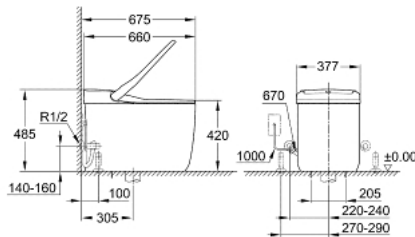

## 39 355 SH0 GROHE SENSIA ARENA SHOWER TOILET COMPLETE SYSTEM, FLOORSTANDING