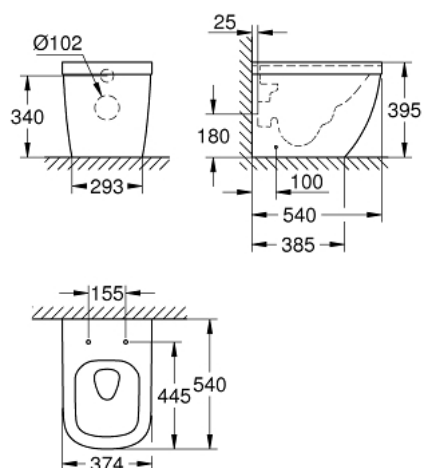

39 339 00H EURO CERAMIC FLOOR STANDING BACK TO WALL WC WITH PUREGUARD

PRODUCT DESCRIPTION

- Colour: alpine white
- horizontal outlet
- back to wall
- GROHE Triple Vortex flushing technology
- wash down
- rimless
- flush volume 3/4,5 l
- including fixation set
- sanitary ware
- fully skirted with invisible fixation
- GROHE PureGuard anti-scale coating and anti-bacterial glazing
- compatible with seat and cover 39 330 001 (soft close) and 39 331 001 (without soft close)

39 339 00H **EURO CERAMIC FLOOR STANDING BACK TO WALL WC WITH PUREGUARD**

SPARE PARTS, October 2016 – now

1: Mounting set (Order-nr. 49516000)