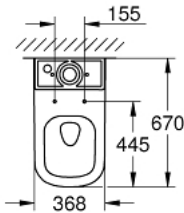

39 338 00H EURO CERAMIC FLOOR STANDING WC FOR CLOSE COUPLED COMBINATION

MÔ TẢ SẢN PHẨM

- Colour: alpine white
- close coupled
- universal trap for horizontal and vertical outlet
- GROHE Triple Vortex flushing technology
- wash down
- rimless
- flush volume 5/3 l
- including fixation set
- cistern to be ordered separately
- sanitary ware
- fully skirted with invisible fixation
- GROHE PureGuard anti-scale coating and anti-bacterial glazing
- compatible with seat and cover 39 330 001 (soft close) and 39 331 001 (without soft close)