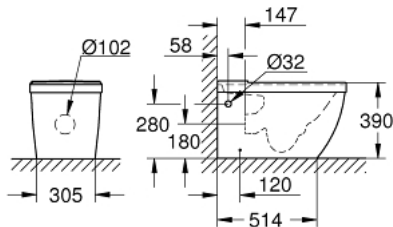

39 338 00H EURO CERAMIC FLOOR STANDING WC FOR CLOSE COUPLED COMBINATION

MÔ TẢ SẢN PHẨM

- Colour: alpine white
- close coupled
- universal trap for horizontal and vertical outlet
- GROHE Triple Vortex flushing technology
- wash down
- rimless
- flush volume 5/3 l
- including fixation set
- cistern to be ordered separately
- sanitary ware
- fully skirted with invisible fixation
- GROHE PureGuard anti-scale coating and anti-bacterial glazing
- compatible with seat and cover 39 330 001 (soft close) and 39 331 001 (without soft close)