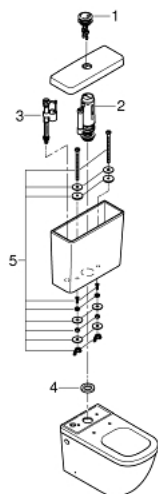

39 332 000 EURO CERAMIC EXPOSED FLUSHING CISTERN

PRODUCT DESCRIPTION

- Colour: alpine white
- bottom inlet
- inlet and outlet concealed
- including flushing set with dual flush
- including fixation set
- sanitary ware

39 332 000 EURO CERAMIC EXPOSED FLUSHING CISTERN

SPARE PARTS, June 2016 – now

- 1: Dual flush push button (Spare part-nr. 49526000)
- 2: Discharge valve for Euro Ceramic cistern (Spare part-nr. 49066000)
- 3: Filling valve (Spare part-nr. 49023000)
- 4: Rubber sealing (Spare part-nr. 49021000)
- 5: Fixing bolt (Spare part-nr. 49022000)