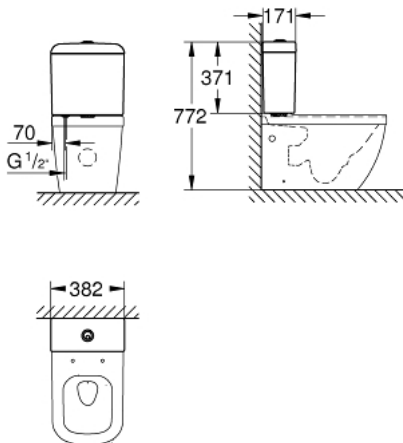

39 332 000 EURO CERAMIC EXPOSED FLUSHING CISTERN

PRODUCT DESCRIPTION

- Colour: alpine white
- bottom inlet
- inlet and outlet concealed
- including flushing set with dual flush
- including fixation set
- sanitary ware

39 332 000 EURO CERAMIC EXPOSED FLUSHING CISTERN

SPARE PARTS, June 2016 – now

- 1: Dual flush push button (Spare part-nr. 49526000)
- 2: Discharge valve for Euro Ceramic cistern (Spare part-nr. 49066000)
- 3: Filling valve (Spare part-nr. 49023000)
- 4: Rubber sealing (Spare part-nr. 49021000)
- 5: Fixing bolt (Spare part-nr. 49022000)