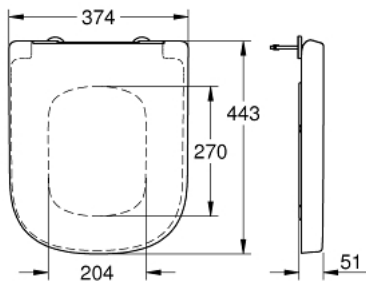

## 39 330 001 EURO CERAMIC WC SEAT SOFT CLOSE

### PRODUCT DESCRIPTION

- Colour: alpine white
- with lid
- quick release function
- detachable
- material: Duroplast
- including fixation set
- stainless steel hinges
- easy fixation from above
- weight bearing capacity 150 kg
- compatible with all Euro Ceramic bowls

## 39 330 001 EURO CERAMIC WC SEAT SOFT CLOSE

**SPARE PARTS**, July 2017 – now

1: Damper (Order-nr. 49528000)

2: Buffer (Order-nr. 49536000)

3: Fixing set (Order-nr. 49529000)