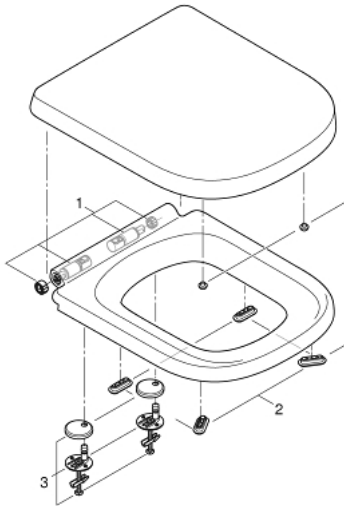

## 39 330 001 EURO CERAMIC WC SEAT SOFT CLOSE

### PRODUCT DESCRIPTION

- Colour: alpine white
- with lid
- quick release function
- detachable
- material: Duroplast
- including fixation set
- stainless steel hinges
- easy fixation from above
- weight bearing capacity 150 kg
- compatible with all Euro Ceramic bowls

## 39 330 001 EURO CERAMIC WC SEAT SOFT CLOSE

**SPARE PARTS**, July 2017 – now

1: Damper (Order-nr. 49528000)

2: Buffer (Order-nr. 49536000)

3: Fixing set (Order-nr. 49529000)