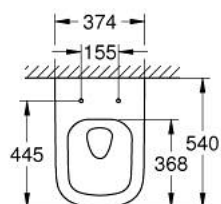

### PRODUCT DESCRIPTION

- Colour: alpine white
- for concealed cistern
- horizontal outlet
- Triple Vortex
- rimless
- flush volume 3/5 l
- including fixation set
- sanitary ware
- fully skirted with invisible fixation
- compatible with seat and cover 39 330 002 (soft close) and 39 331 002 (without soft close)

## 39 328 000 EURO CERAMIC WALL HUNG WC

**SPARE PARTS**, June 2016 – now

1: Fixing set (Spare part-nr. 49510000)