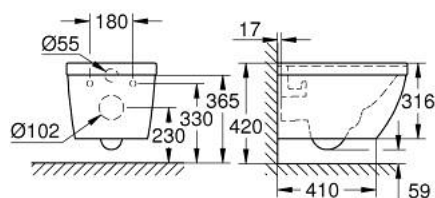

### PRODUCT DESCRIPTION

- Colour: alpine white
- for concealed cistern
- horizontal outlet
- Triple Vortex
- rimless
- flush volume 3/5 l
- including fixation set
- sanitary ware
- fully skirted with invisible fixation
- compatible with seat and cover 39 330 002 (soft close) and 39 331 002 (without soft close)