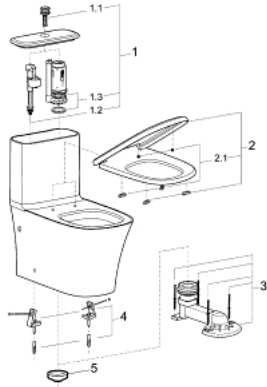

### MÔ TẢ SẢN PHẨM

- Colour: alpine white
- 379 x 721 mm
- height 763 mm
- sanitary ware
- alpine white
- siphonic flush
- S trap
- drain distance 305 mm
- flush volume 4.8 l/3.0 l
- Duroplast WC seat and lid with soft close function
- HyperClean
- Proguard
- including fixation set

## 39 310 000 EUROSTYLE FLOOR STANDING 1 PIECE TOILET

**PHỤ KIỆN LẮP ĐẶT**, tháng 6 2015 – now

1: Internal Set (Order-nr. 49500000)

1.1: Push button (Order-nr. 49503000)

1.2: Filling valve (Order-nr. 49502000)

1.3: Waste valve (Order-nr. 49501000)

2: WC seat and lid (Order-nr. 49507000)

2.1: Shock absorber (Order-nr. 4952000M)

3: P-trap 1 1/4" (Order-nr. 49514000)

4: Mounting set (Order-nr. 49516000)

5: Wax ring (Order-nr. 49517000)