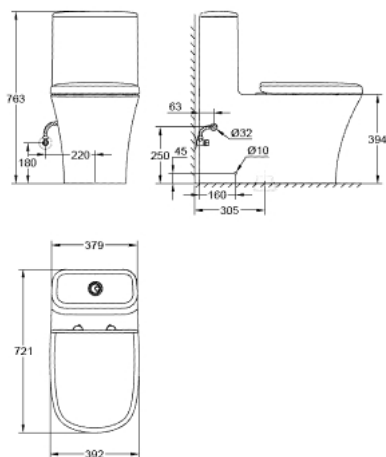

### MÔ TẢ SẢN PHẨM

- Colour: alpine white
- 379 x 721 mm
- height 763 mm
- sanitary ware
- alpine white
- siphonic flush
- S trap
- drain distance 305 mm
- flush volume 4.8 l/3.0 l
- Duroplast WC seat and lid with soft close function
- HyperClean
- Proguard
- including fixation set

## 39 310 000 EUROSTYLE FLOOR STANDING 1 PIECE TOILET

**PHỤ KIỆN LẮP ĐẶT**, tháng 6 2015 – now

1: Internal Set (Order-nr. 49500000)

1.1: Push button (Order-nr. 49503000)

1.2: Filling valve (Order-nr. 49502000)

1.3: Waste valve (Order-nr. 49501000)

2: WC seat and lid (Order-nr. 49507000)

2.1: Shock absorber (Order-nr. 4952000M)

3: P-trap 1 1/4" (Order-nr. 49514000)

4: Mounting set (Order-nr. 49516000)

5: Wax ring (Order-nr. 49517000)