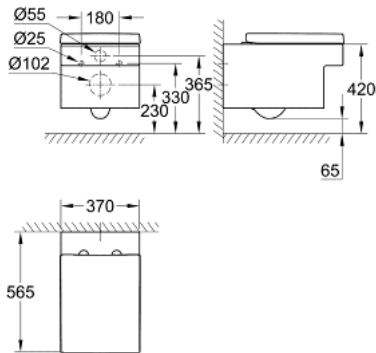

39 244 000 EUROCUBE WALL HUNG WC

MÔ TẢ SẢN PHẨM

- Colour: alpine white
- 370 x 565 mm
- height 400 mm
- sanitary ware
- alpine white
- wash down flush with GROHE Triple Vortex flushing technology
- flush volume 5.0 l/3.0 l by EN
- flush volume 4.5 l/3.0 l by GB
- Duroplast WC seat and lid with soft close function
- HyperClean
- Proguard
- including fixation set

39 244 000 EUROCUBE WALL HUNG WC

PHỤ KIỆN LẮP ĐẶT, tháng 6 2015 – now

1: WC seat and lid (Order-nr. 49504000)

1.1: Shock absorber (Order-nr. 4952000M)

2: Fixing set (Order-nr. 49509000)