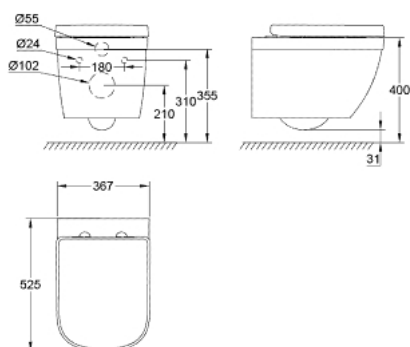

39 205 000 EUROSMART WALL HUNG WC

MÔ TẢ SẢN PHẨM

- Colour: alpine white
- for concealed cistern
- 367 x 525 mm
- height 320 mm
- horizontal outlet
- sanitary ware
- alpine white
- flush volume 5.0 l/3.0 l by EN
- flush volume 4.5 l/3.0 l by GB
- Duroplast WC seat and lid with soft close function
- HyperClean
- Proguard
- including fixation set

39 205 000 EUROSMART WALL HUNG WC

PHỤ KIỆN LẮP ĐẶT, tháng 6 2015 – now

1: WC seat and lid (Order-nr. 49506000)

1.1: Shock absorber (Order-nr. 4952000M)

2: Fixing set (Order-nr. 49511000)