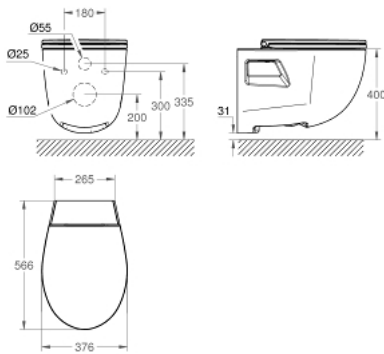

39 126 001 EUROSMART WALL HUNG WC

MÔ TẢ SẢN PHẨM

- Colour: alpine white
- for concealed cistern
- 370 x 565 mm
- height 370 mm
- horizontal outlet
- sanitary ware
- alpine white
- flush volume 5.0 l/3.0 l by EN
- flush volume 4.5 l/3.0 l by GB
- Duroplast WC seat and lid with soft close function
- HyperClean
- Proguard
- including fixation set

39 126 001 **EUROSMART WALL HUNG WC**

PHỤ KIỆN LẮP ĐẶT, tháng 7 2015 – now

1: WC seat and lid (Order-nr. 49508000)

1.1: Buffer set (Order-nr. 4952100M)