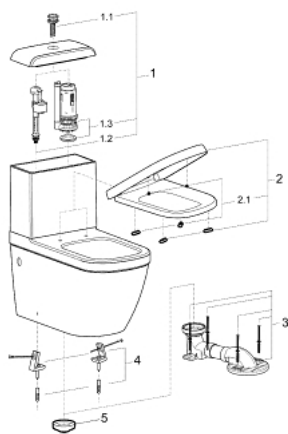

39 119 001 EUROSMART FLOOR STANDING 1 PIECE TOILET

MÔ TẢ SẢN PHẨM

- Colour: alpine white
- 377 x 690 mm
- height 765 mm
- weight 56 kg
- sanitary ware
- alpine white
- siphonic flush
- S trap
- drain distance 305 mm
- flush volume 5.0/3.5 l
- Duroplast WC seat and lid with soft close function
- HyperClean
- Proguard
- including fixation set

39 119 001 EUROSMART FLOOR STANDING 1 PIECE TOILET

PHỤ KIỆN LẮP ĐẶT, tháng 7 2015 – now

1: Internal Set (Order-nr. 49500000)

1.1: Push button (Order-nr. 49503000)

1.2: Filling valve (Order-nr. 49502000)

1.3: Waste valve (Order-nr. 49501000)

2: WC seat and lid (Order-nr. 49506000)

2.1: Shock absorber (Order-nr. 4952000M)

3: Waste trap (Order-nr. 49515000)

4: Mounting set (Order-nr. 49516000)

5: Wax ring (Order-nr. 49517000)