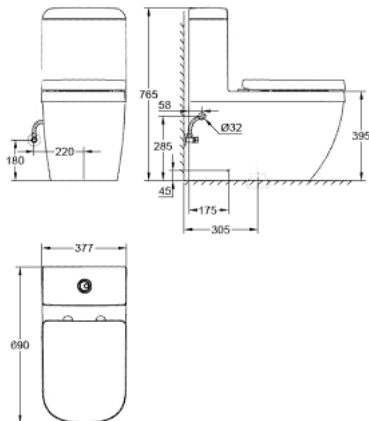

39 119 001 EUROSMART FLOOR STANDING 1 PIECE TOILET

MÔ TẢ SẢN PHẨM

- Colour: alpine white
- 377 x 690 mm
- height 765 mm
- weight 56 kg
- sanitary ware
- alpine white
- siphonic flush
- S trap
- drain distance 305 mm
- flush volume 5.0/3.5 l
- Duroplast WC seat and lid with soft close function
- HyperClean
- Proguard
- including fixation set

39 119 001 EUROSMART FLOOR STANDING 1 PIECE TOILET

PHỤ KIỆN LẮP ĐẶT, tháng 7 2015 – now

1: Internal Set (Order-nr. 49500000)

1.1: Push button (Order-nr. 49503000)

1.2: Filling valve (Order-nr. 49502000)

1.3: Waste valve (Order-nr. 49501000)

2: WC seat and lid (Order-nr. 49506000)

2.1: Shock absorber (Order-nr. 4952000M)

3: Waste trap (Order-nr. 49515000)

4: Mounting set (Order-nr. 49516000)

5: Wax ring (Order-nr. 49517000)