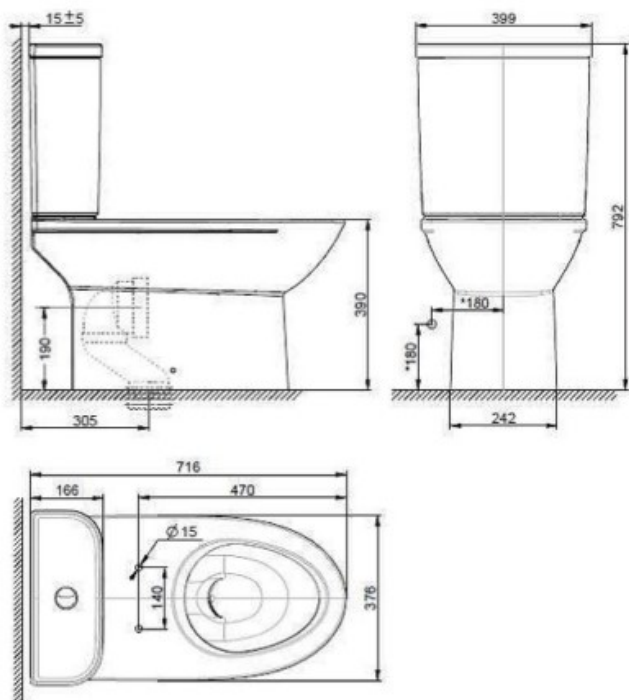

Neo Modern (China)

American Standard

Close-Coupled Toilet

CCAS2630 (305mm RI VO)

CCAS2629 (190mm RI HO)

DIMENSIONAL DRAWING

FEATURES

- **Types of Flushing:** Washdown
- **Design:** Modern w/thin edge seat tank lid
- **Trapway:** Concealed trapway
- **Seat:** Comfort Seat and Slow Close
- **Water Saving:** 3/4.2L water saving
- **Flushing Platform:** European Washdown

SPECIFICATIONS

- **Litres Per Flush:** 3/4.5 lpf
- **P/S-Trap/Bowl Shape:** S & P trap, elongated
- **Roughing in:** 305mm, 190mm
- **Overall Dimensions (LxBxH):**
L716xW390xH792mm
- **Height to Rim:** 390mm
- **Material:** Vitreous China

COLOR AVAILABILITY

- White only(0)

OPTIONS

- 305mm w/angle valve & flexible hose
CCAS2630-2200400C0
- 190mm w/angle valve & flexible hose
CCAS2629-2200400C0

STANDARDS CRITERIA

- China GB6952-2005

INCLUDED COMPONENTS