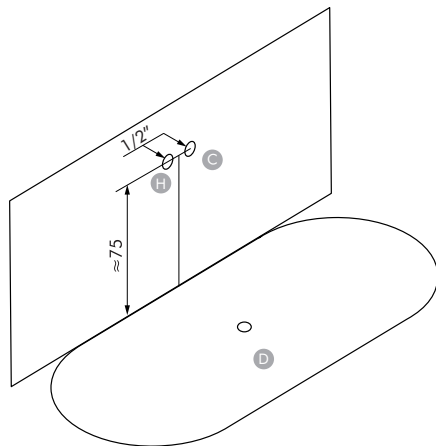

Preinstalación / Preinstallation / Lắp đặt

Grifería a pared / Wall taps / Lắp sát tường và sử dụng vòi âm tường

Grifería exenta / Freestanding taps / Lắp đặt độc lập